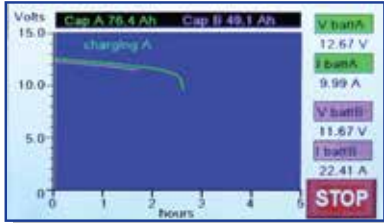

ADVANCED TECHNOLOGY

Titan Tester Max

DUAL INTEGRATED CHARGE/DISCHARGE SYSTEM NEXT GENERATION

**EASY TOUCH SCREEN
MAXIMISE EFFICIENCY
ACCURATE REPORTS**

ESSENTIAL EQUIPMENT

**Maximise your time & increase productivity with a Titan Tester
Test battery capacity - now with additional on-screen percentages
Full charge/accurate discharge tests for 12V 7-120 Ah batteries
Large colour LCD easy to use touchscreen with graphic display
2x in-built chargers - Auto Test Mode - Intelligent Charge Mode
Save reports to SD card for transfer to your computer (WIN OS)**

Large easy-to-use touchscreen display - Simple instructions - Accurate reports - Real time graphics - Permanent records

** above images show just a few examples of display screenshots during usage*

LIFE 01284 754000
without limits
www.scootertech.co.uk